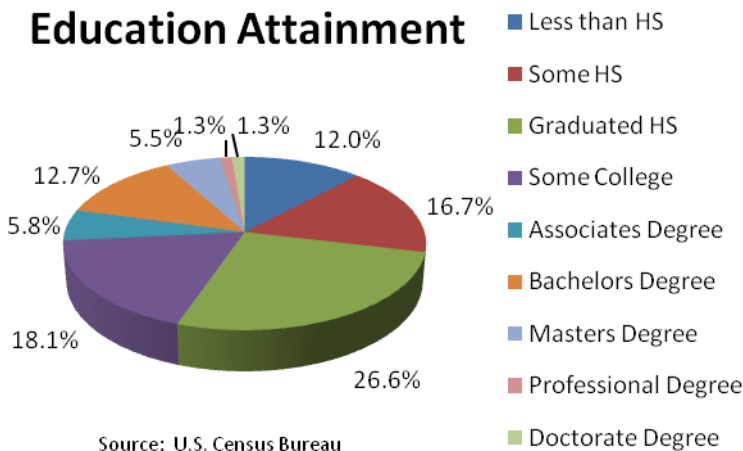

Education Attainment

Source: U.S. Census Bureau